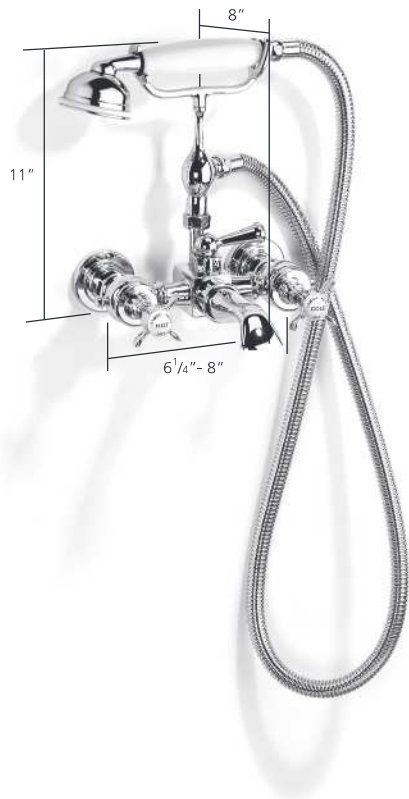

## VAC34-A

$\frac{3}{4}$ " Wall mounted bathtub filler with hand shower,  
adjustable offset connectors

Finishes:  
Feeds:

Chrome, Polished Nickel  
 $\frac{3}{4}$ "

UK and Worldwide Customer Service Team:  
+44 (0)121 766 4200  
[www.samuel-heath.co.uk](http://www.samuel-heath.co.uk)